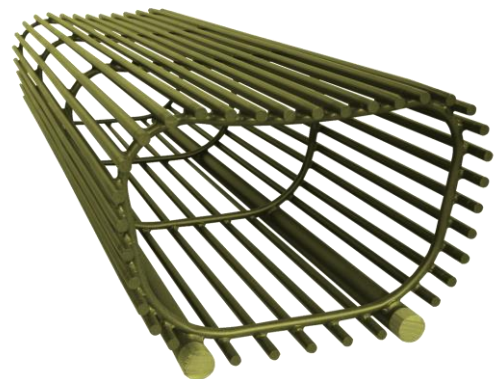

Banco Aroeira – Design assinado

- Dua Design

200X61X52

De: R$ 6.248,00

Por: R$4.373,60

30%
OFF