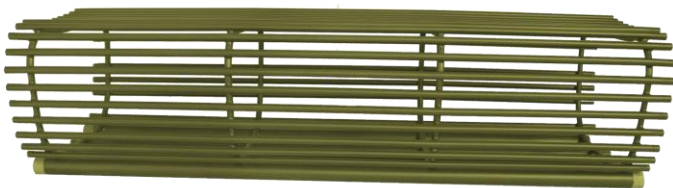

Banco Aroeira – Design assinado

- Dua Design

200X61X52

De: R$ 6.248,00

Por: R$4.373,60

30%
OFF